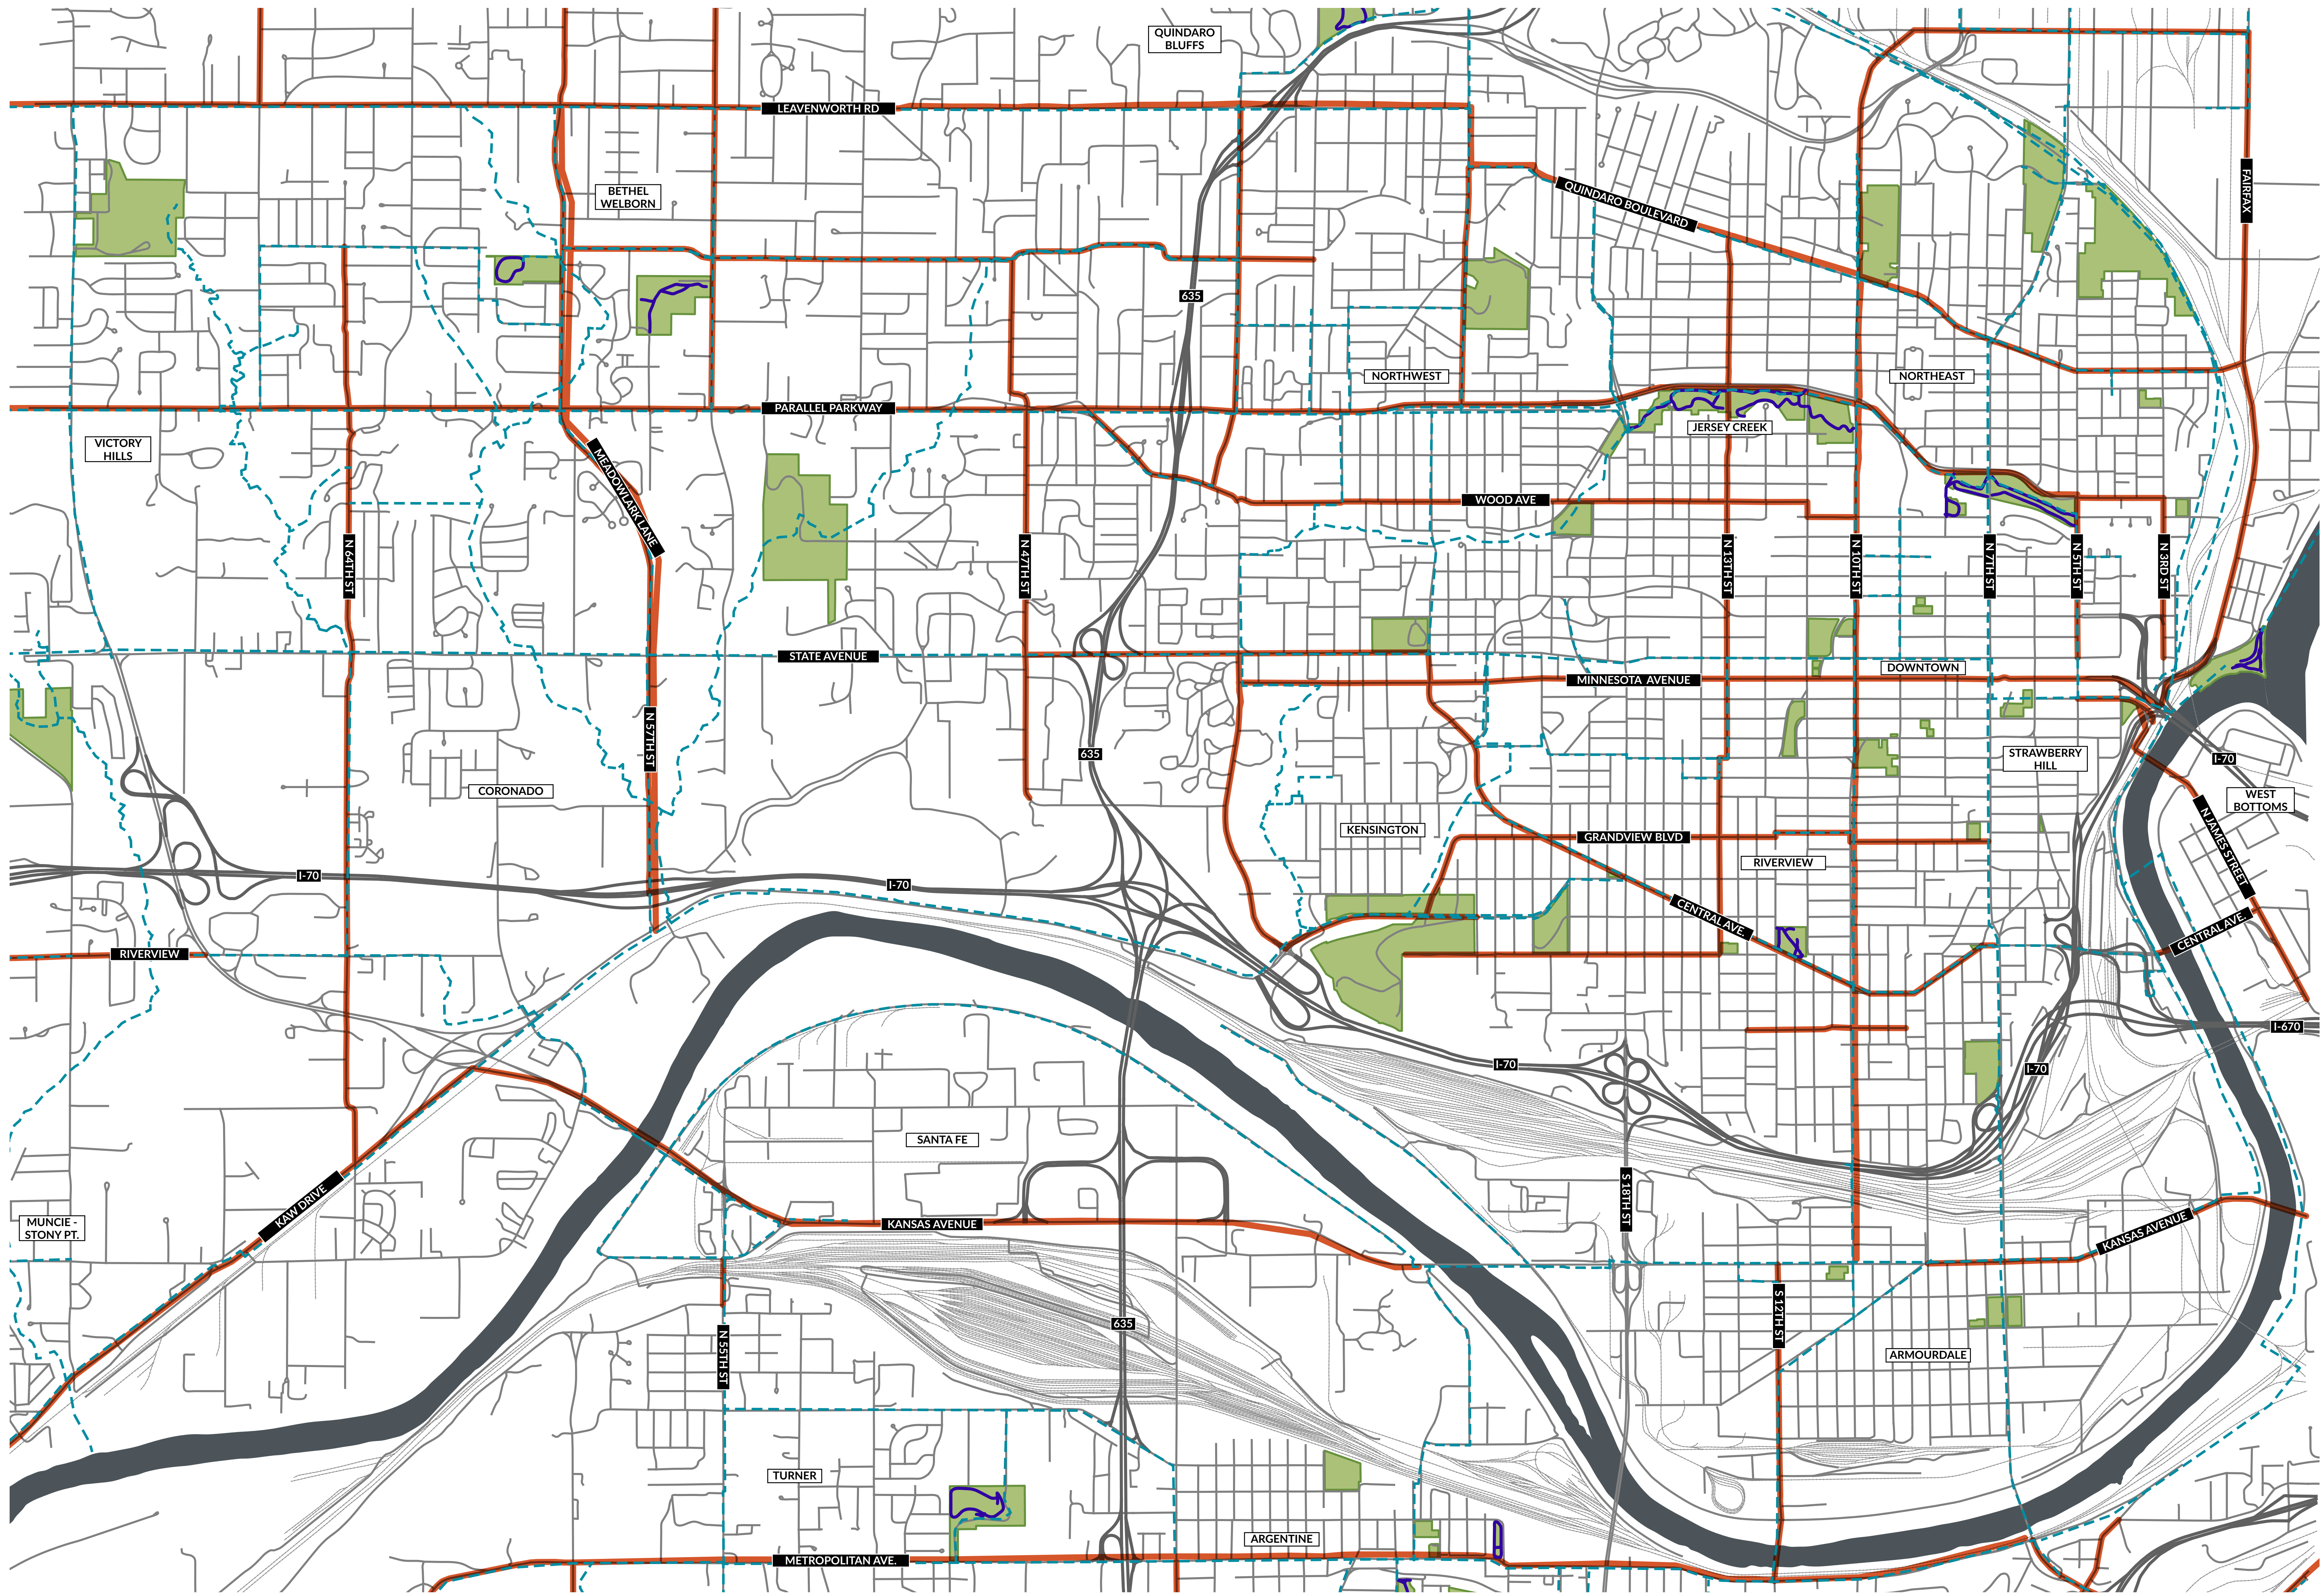

1:5,000

JERSEY CREEK TRAIL

- Schools
- Churches
- Parks
- Zoned Industrial
- Jersey Creek
- Jersey Creek Walking Trail
- Future Bike Lanes
- Sidewalk Repair Priorities
- County Commissioner Boundary

KCK BIKE ROUTES AND TRAILS

1 : 20,000

- Parks
- Existing Trails
- Proposed Trails
- Proposed Bike Routes