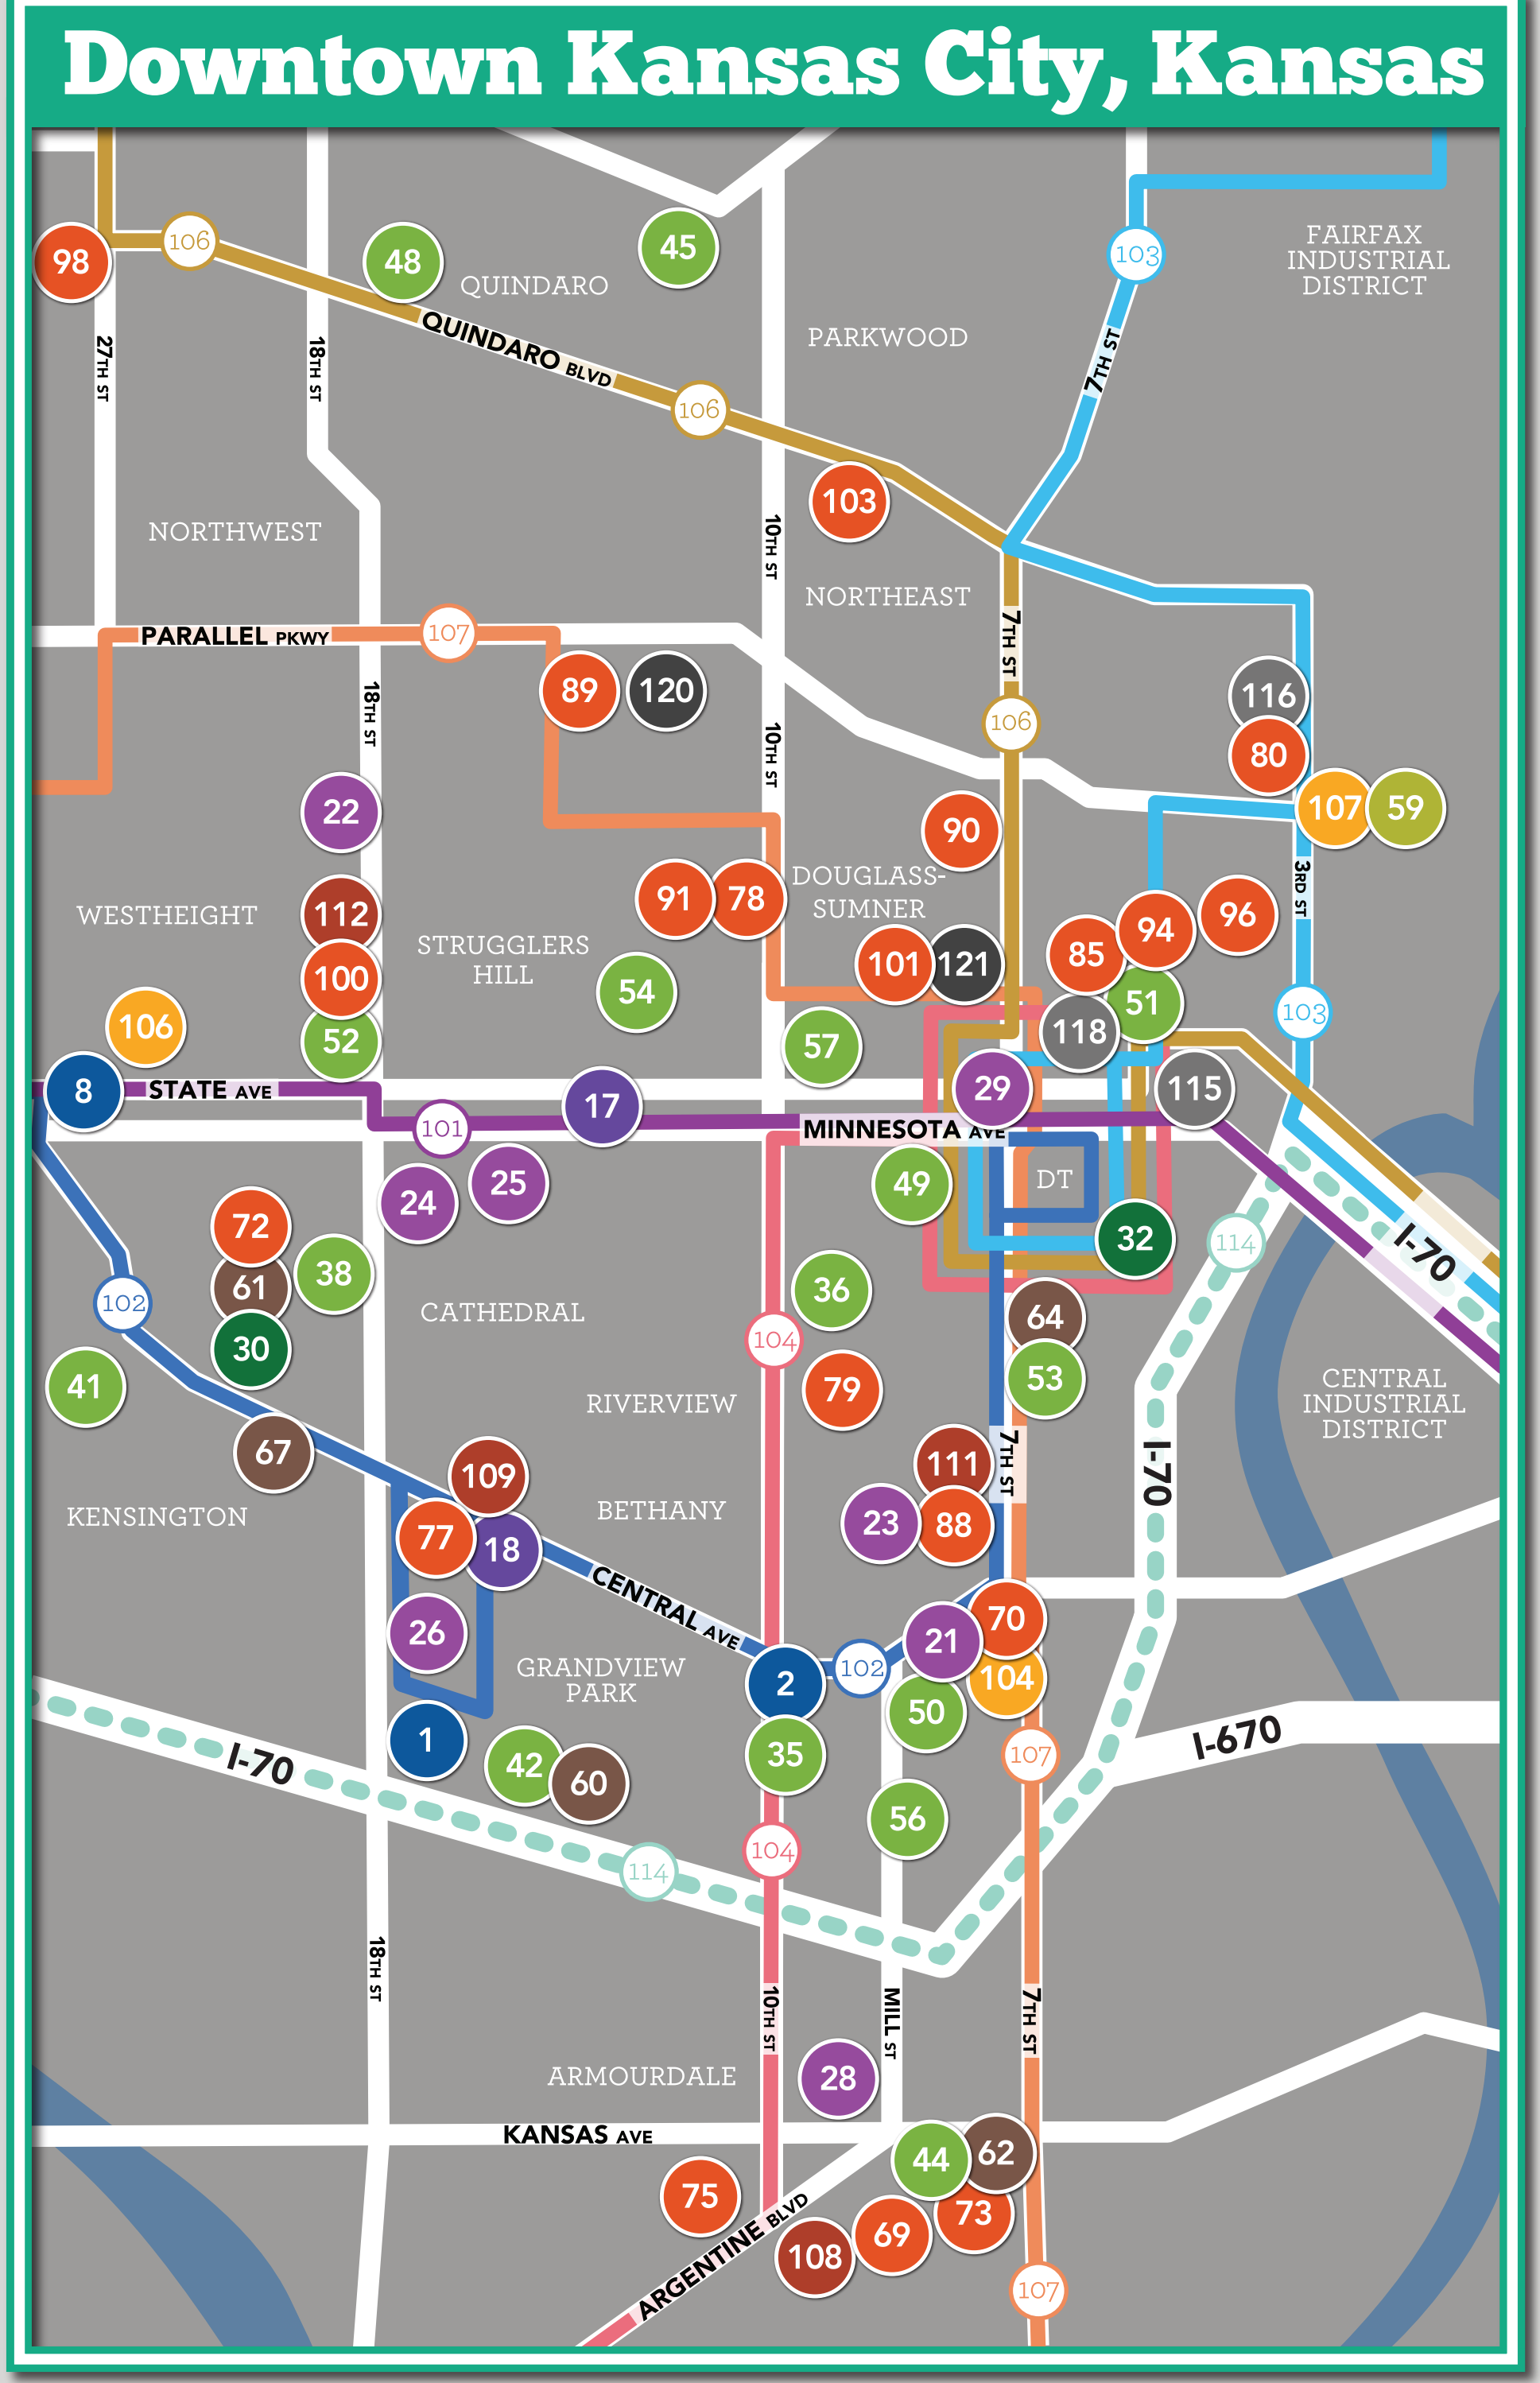

FOOD MAP

of Wyandotte County

1. Bus Route 101 State Ave Connex
   - Bus Route 102 Central
   - Bus Route 103 Fairfax (3rd St)
   - Bus Route 104 Argentine
   - Bus Route 106 Quindaro
   - Bus Route 107 7th St / Parallel Pkwy
   - Bus Route 113 Leavenworth
   - Bus Route 114 Amazon (State / I-70)
   - Bus Route 115 Kansas Ave
   - Bus Route 116 West Parallel
2. Full Service Grocery Stores (WIC)
   - Full Service Grocery Stores (non-WIC)
   - Corner Grocery Stores
   - Farmers' Markets
   - Community Gardens
   - Community Supported Agriculture
   - Orchards
   - Food Pantries
   - Hot Meals
   - Emergency Assistance
   - Mobile Market Distribution
   - Senior Meals

provided by

The Community Health Council of Wyandotte County

FOR CORRECTIONS: If you would like to suggest a change to the WyCo Food Map, please contact the Community Health Council by calling (913) 371-9298 during normal business hours.

DISCLAIMER: Locations may close, hours can change, and bus routes can move. Before arriving at any location, please call ahead to confirm availability at a location.

For an online version, please visit:
www.wycofoodmap.com

WyCo Food Map
Version 100817

| <p>#1-15: Full Service Grocery Stores (WIC)</p> <p>1 Ball's Sun Fresh Market
241 S 18th St, Kansas City, KS
Open Daily, 7am - 11pm</p> <p>2 El Rio Bravo
11 S 10th St, Kansas City, KS
Open Daily, 7am - 10pm</p> <p>3 Happy Foods North
5420 Leavenworth Rd, KC, KS
Open Daily, 8am - 8pm (9 - 6 Sun.)</p> <p>4 Happy Foods West
6700 Kaw Dr, Kansas City, KS
Open Daily, 8am - 8pm (9 - 6 Sun.)</p> <p>5 Hen House Market
8120 Parallel Pkwy, KC, KS
Open Daily, 6am - 11pm</p> <p>6 Price Chopper
7600 State Ave, KC, KS
Open Daily, 6am - 12am</p> <p>7 Queen's Price Chopper
501 Commercial Dr, Bonner Springs
Open Daily, 6am - 12am</p> <p>8 Save - A - Lot
2815 State Ave, KC, KS
Open Daily, 8am - 10pm (9 - 7 Sun.)</p> <p>9 Save - A - Lot
8115 State Ave, KC, KS
Open Daily, 8am - 10pm (9 - 7 Sun.)</p> <p>10 Save - A - Lot
2102 Metropolitan Ave, KC, KS
Open Daily, 8am - 10pm (9 - 7 Sun.)</p> <p>11 Sun Fresh
2803 S 47th St, KC, KS
Open Daily, 6am - 11pm</p> <p>12 Target
10900 Stadium Dr, KC, KS
8am - 10pm Weekdays (11pm Wkds.)</p> <p>13 Walmart Neighborhood Market
2300 Metropolitan Ave, KC, KS
Open Daily, 6am - 12am</p> <p>14 Walmart Supercenter
12801 Kansas Ave, Bonner Springs
Open 24 Hours</p> <p>15 Walmart Supercenter
10824 Parallel Pkwy, KC, KS
Open 24 Hours</p> | <p>#16-18: Full Service Grocery Stores (non-WIC)</p> <p>16 ALDI
4805 State Ave, Kansas City, KS
Open Daily, 9am - 8pm</p> <p>17 Bonito Michoacan
1150 Minnesota Ave, KC, KS
Open Daily, 7am - 10pm</p> <p>18 El Torito
1409 Central Ave, Kansas City, KS
Open Daily, 7am - 9:30pm</p> | <p>#19-29: Corner Grocery Stores</p> <p>19 Chin Hills Asian Grocer
3708 State Ave, Kansas City, KS
Open Daily, 7am - 7pm</p> <p>20 Don Antonio Meat and Tortillas
7510 State Ave, Kansas City, KS
Open Daily, 9am - 7pm</p> <p>21 Frontera's Carniceria
761 Central Ave, KC, KS
Open Daily, 9am - 10pm</p> <p>22 Fast Fred's Market
1806 N 18th St, Kansas City, KS
Open Daily, 9am - 8pm</p> <p>23 Edwards Corner Market & Deli
81 N Mill St, Kansas City, KS
Open Daily, 8am - 10pm</p> <p>24 La Tiendita Market
1721 Minnesota Ave, KC, KS</p> <p>25 RG Asian Store
101 S 18th St, Kansas City, KS</p> <p>26 San Antonio Carniceria y Tortilleria
830 Kansas Ave, Kansas City, KS
Open Daily, 6am - 10pm</p> <p>27 The Peddler's Daughter
3300 Merriam Ln, KC, KS
Weekdays 10am - 5:30pm
Sat. (9 - 4:30) & Sun. (10 - 2)</p> <p>28 Mi Pueblito Market
1311 Minnesota Ave, KC, KS</p> <p>29 Chips & Coin
720 Minnesota Ave, Kansas City, KS
Open Daily, 7am - 7pm (Sun. 12 - 5)</p> | <p>#30-34: Farmers' Markets</p> <p>30 KCK Farmers' Market Central Avenue
2220 Central Ave, KC, KS
Tuesdays, 7:30am - 12pm
(June - October)</p> <p>31 KCK Farmers' Market Kansas City Community College
Campus Blvd & Argentine Ln, KC, KS
Thursdays, 7:30am - 12pm
Seasonal</p> <p>32 KCK Farmers' Market Strawberry Hill
6th & Barnett, KC, KS
Wednesday, 7:30am - 12pm
(June - October)</p> <p>33 Rosedale Farmers' Market
4020 Rainbow Blvd, KC, KS
Sunday, 10:30am - 2pm
Seasonal</p> <p>34 Bonner Springs Farmers' Market
129 Elm St (19.43 mi)
Bonner Springs, KC, KS
(May - October)</p> | <p>#35-57, 58-59, & 60-68 Community Gardens, CSAs, and Orchards</p> <p>35 Audrey's 10th Street Garden
29 S 10th St, KC, KS</p> <p>36 Northrup Park Community Garden
938 Barnett Ave, KC, KS</p> <p>37 Turner Community Garden
650 S 54th Terr, KC, KS</p> <p>38 Grace Community Church at Avenue of Life
438 N. 18th St, KC, KS</p> <p>39 Kansas Bhutanese Garden
323 South 14th St, KC, KS</p> <p>40 Hillcrest Community Garden
738 N. 31st, KC, KS</p> <p>41 Christopher Webb Presbyterian Church
748 Seminary St, KC, KS</p> <p>42 Hillcrest Community Garden
738 N. 31st, KC, KS</p> <p>43 Beautiful Things WyCo
6200 Parallel Pkwy, KC, KS</p> <p>44 Cross-Lines Community Garden
736 Shawnee Ave, KC, KS</p> <p>45 Quindaro Gardens Mutual Aid Society
3027 N 11th St, KC, KS</p> <p>46 Rainbow Community Garden
2336 S Mill St, KC, KS</p> <p>47 Providence YMCa Community Garden
8601 Parallel Pkwy, KC, KS</p> <p>48 Righteous Roots Garden and Orchard
1732 Quindaro Blvd, KC, KS</p> <p>49 St. Joseph Community Garden
66 South 8th St, KC, KS</p> <p>50 St. Joseph Community Garden
66 South 8th St, KC, KS</p> <p>51 St. Paul's Episcopal Church
1300 N 18th St, KC, KS</p> <p>52 St. Paul's Episcopal Church
1300 N 18th St, KC, KS</p> <p>53 Wyandotte Towers Community Garden
915 Washington Blvd, KC, KS</p> <p>54 Strugglers Hill Neighborhood Garden
1137 Everett Avenue, KC, KS</p> <p>55 Project Rally Youth Garden
2526 Alden St, KC, KS</p> <p>56 Wyandotte County Neighbors Garden
269 S Mill St, KC, KS</p> <p>57 Wyandotte Towers Community Garden
915 Washington Blvd, KC, KS</p> <p>58 Crum's Heirlooms
16211 Stillwell Rd, Bonner Spr.</p> <p>59 New Roots for Refugees
98 Richmond Ave, KC, KS</p> <p>60 Bhutanese Community Garden
323 S 14th St, KC, KS</p> <p>61 Catholic Charities Giving Grove
915 Washington Blvd, KC, KS</p> <p>62 Cross Lines Giving Grove
644 South Pyle St, KC, KS</p> <p>63 Rosedale Middle Giving Grove
3600 Springfield St, KC, KS</p> <p>64 Strawberry Hill Giving Grove
7th & Sandusky, KC, KS</p> <p>65 Turner Commun